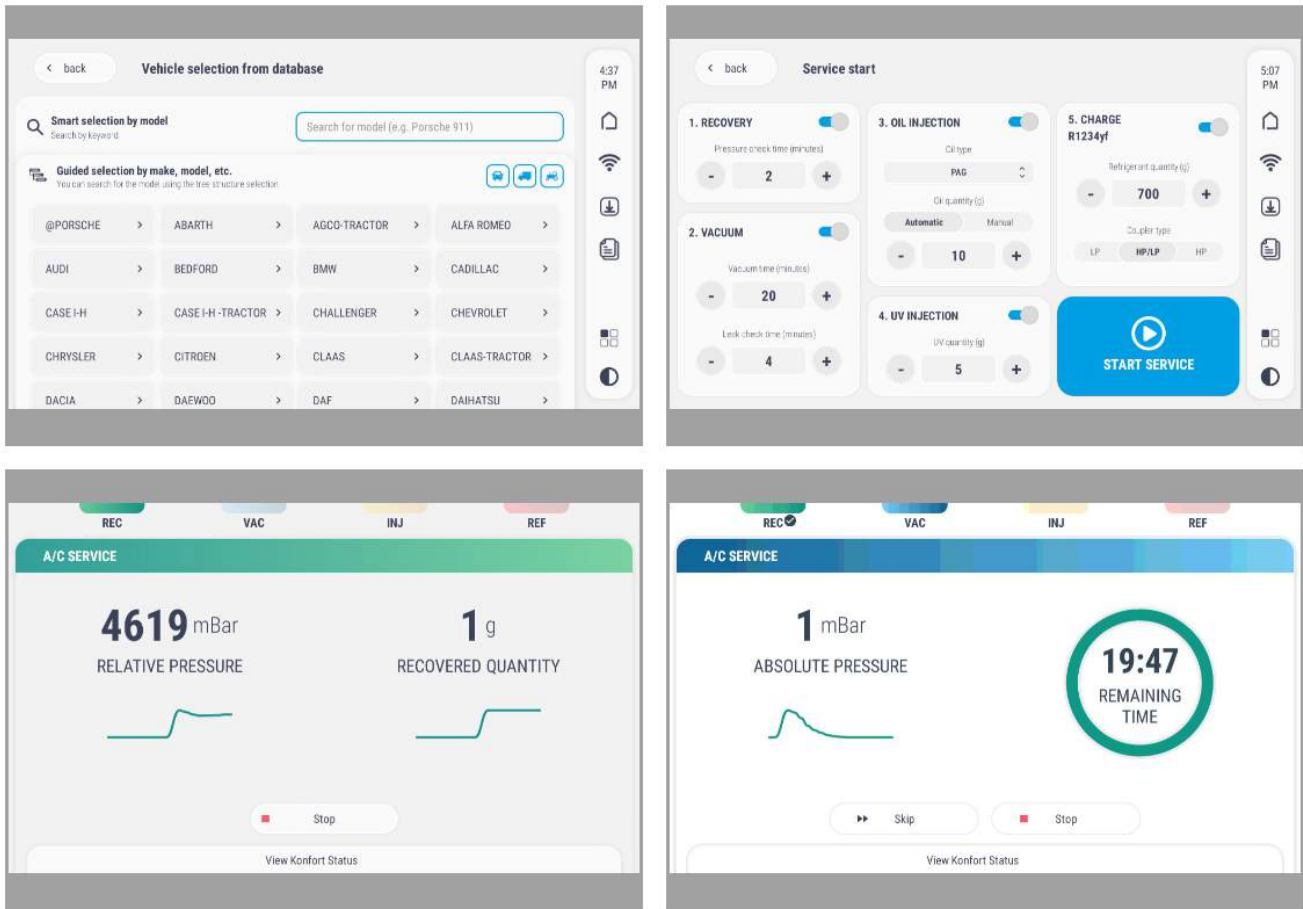

PROFESSIONAL
AUTOMOTIVE
EQUIPMENT

www.dcdiagnostics.co.za : +2772 505 3859

TEXA Konfort 780T Bi-Gas - R1234yf & R134a Recycling

Innovation to Automatic Aircon Recycling

Official Distributors for

Konfort 780T BiGas – Automatic R1234yf & R134a Recycling

Overview

The KONFORT TOUCH charging stations are equipped with a 7-inch colour multi-touch screen display, which gives them great usability providing a clear view of the operations to perform. The innovative graphic interface has been developed to ensure a really intuitive user experience simplifying operation.

Data reading is best supported by the high resolution and nits brightness.

An interesting feature is also the possibility for the operator to choose between a light or dark theme for the background.

The display on the KONFORT TOUCH stations features glove-touch technology, which ensures perfect use while wearing different types of work gloves.