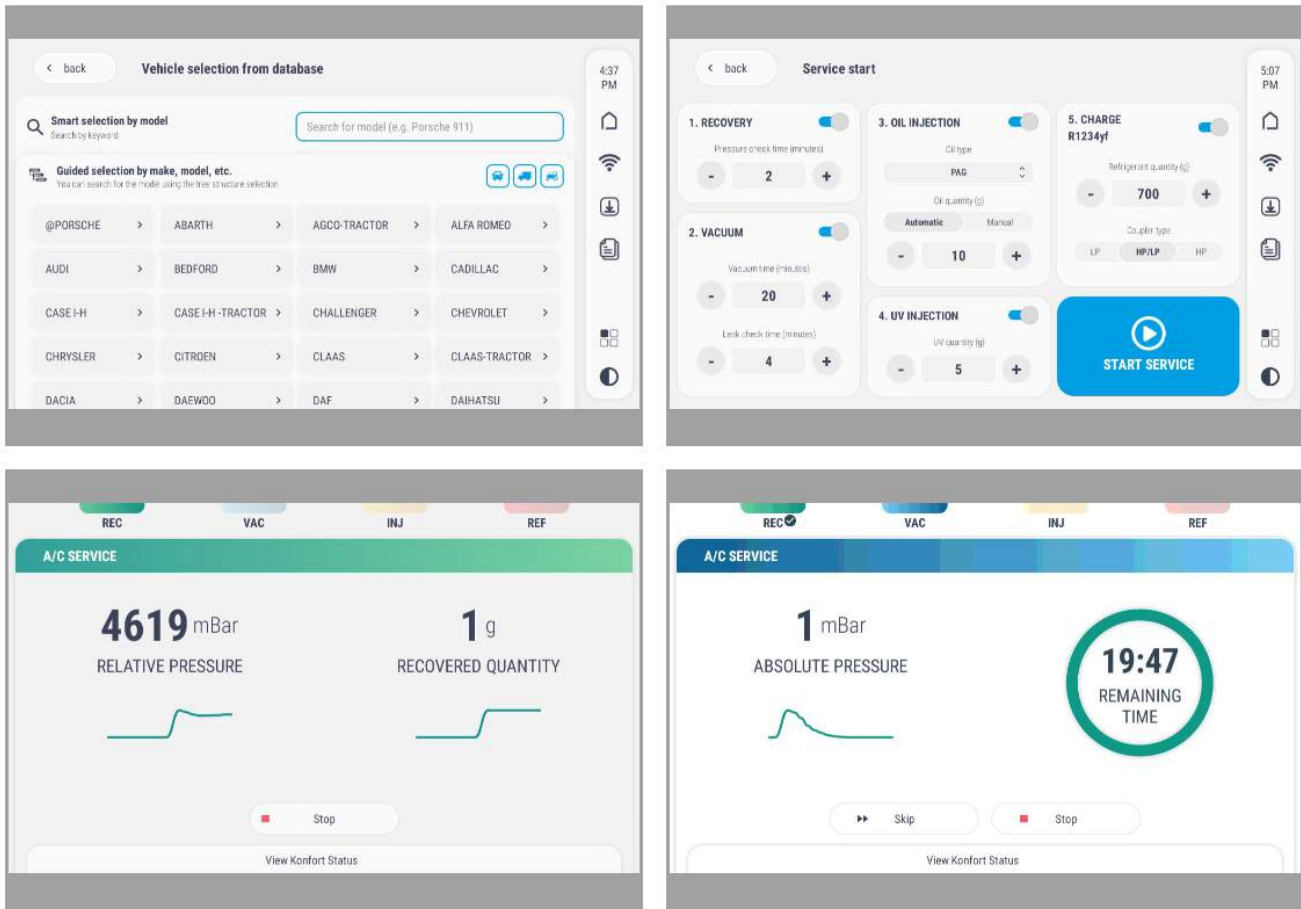

PROFESSIONAL
AUTOMOTIVE
EQUIPMENT

www.dcdiagnostics.co.za : +2772 505 3859

TEXA Konfort 712T - R1234yf or R134a Aircon Recycling

Innovation to Automatic Aircon Recycling

Official Distributors for

Konfort 712T – Automatic R1234yf or R134a Recycling

Overview

The KONFORT TOUCH charging stations are equipped with a 7-inch colour multi-touch screen display, which gives them great usability providing a clear view of the operations to perform. The innovative graphic interface has been developed to ensure a really intuitive user experience simplifying operation.

Data reading is best supported by the high resolution and nits brightness.

An interesting feature is also the possibility for the operator to choose between a light or dark theme for the background.

The display on the KONFORT TOUCH stations features glove-touch technology, which ensures perfect use while wearing different types of work gloves.